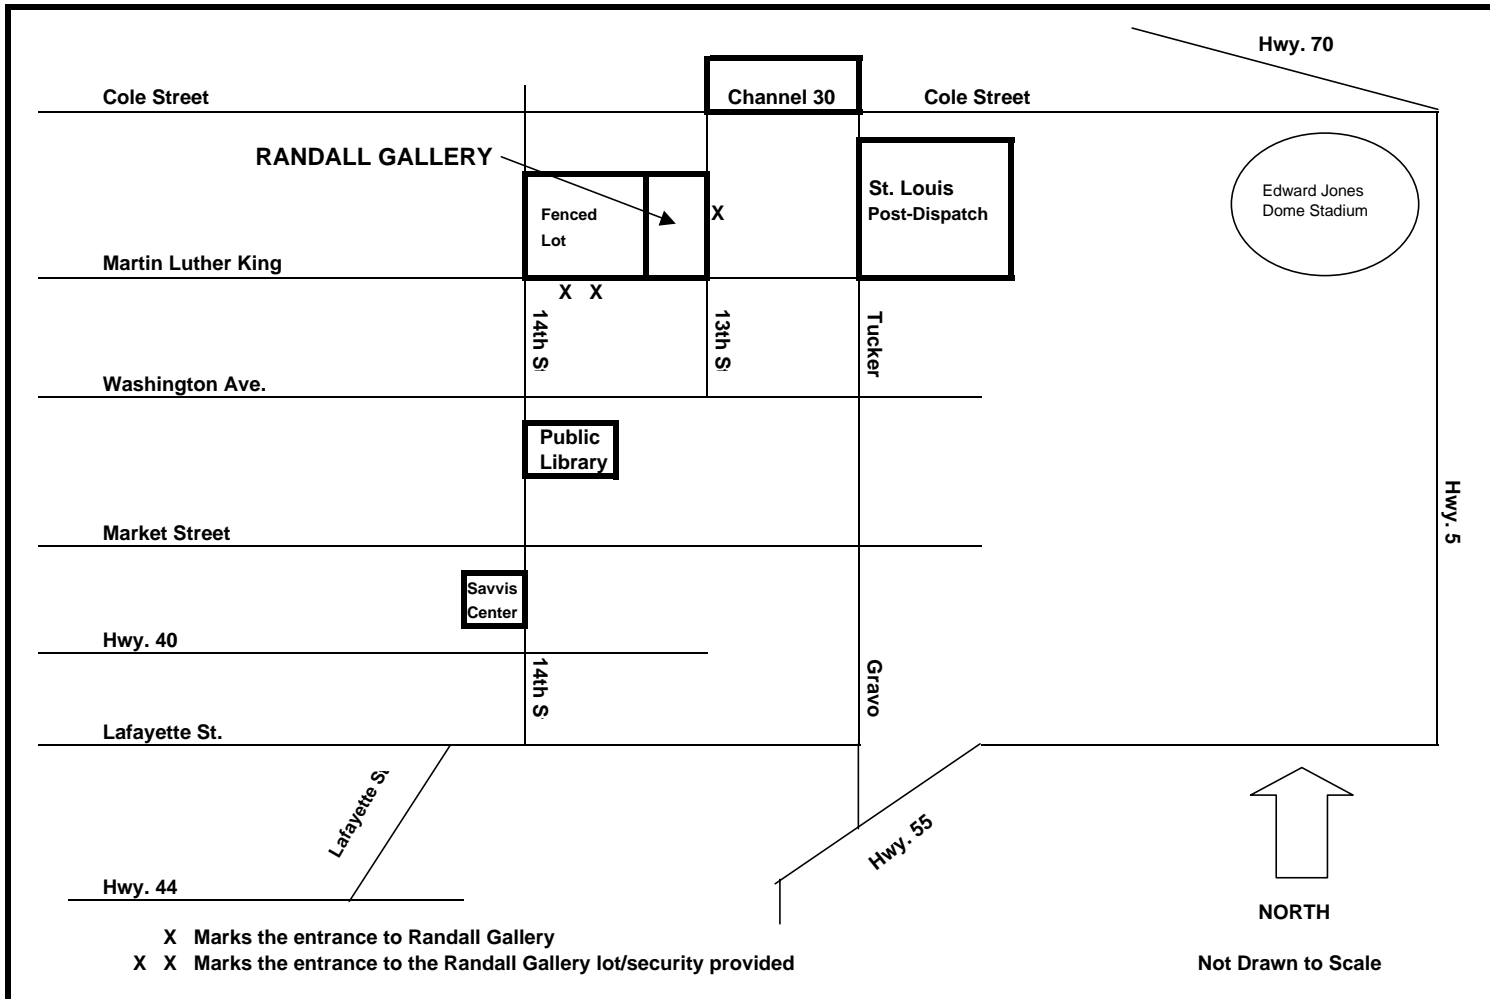

RANDALL GALLERY

999 North 13th Street - St. Louis, Mo 63106 (314) 231-4808 Fax (314) 231-4807

www.randallgallery.com

X Marks the entrance to Randall Gallery
X X Marks the entrance to the Randall Gallery lot/security provided

NORTH

Not Drawn to Scale